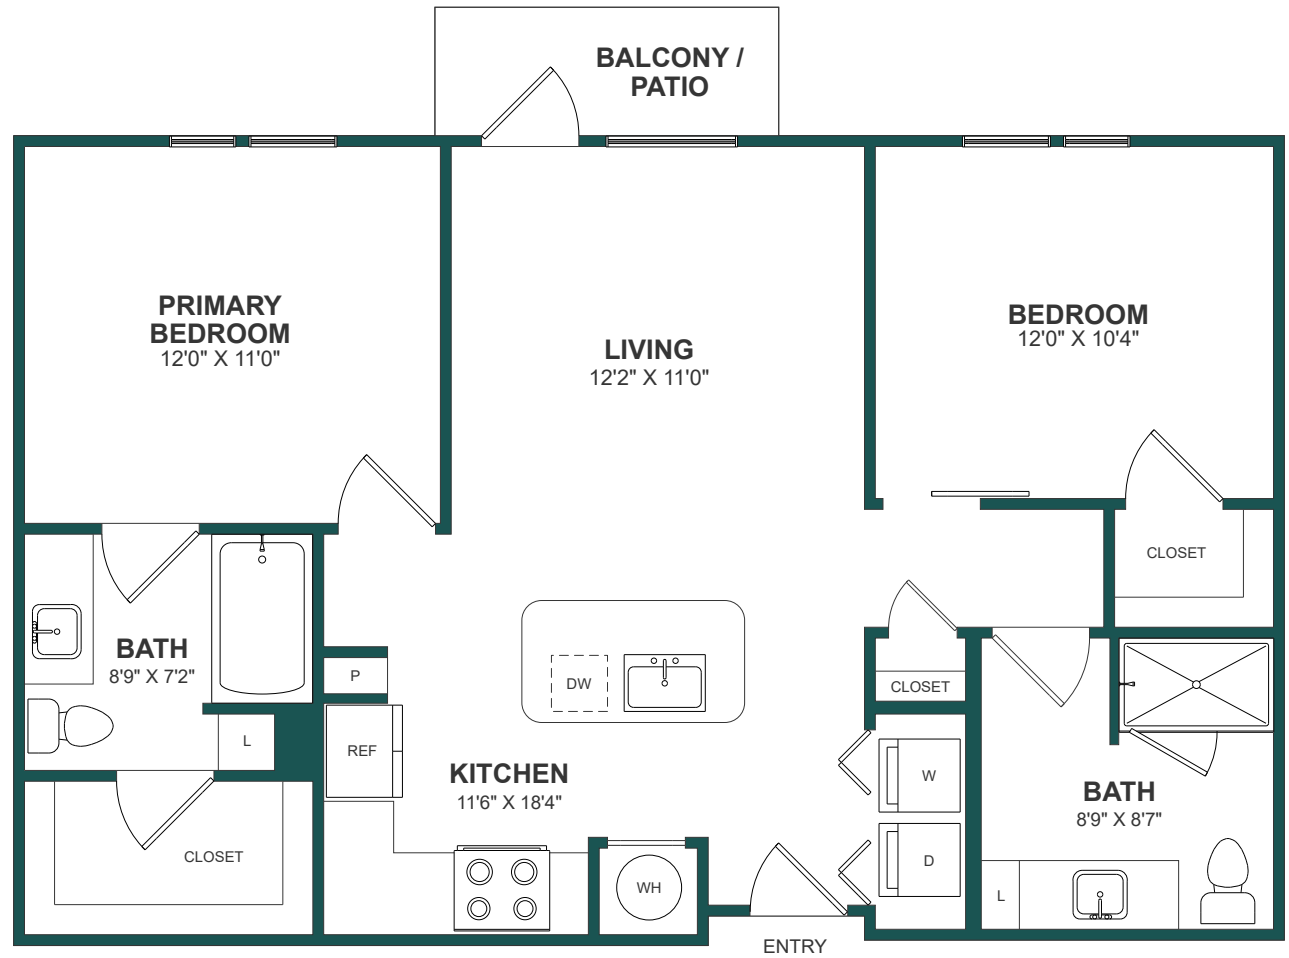

a e r a

B1

Two Bedroom, Two Bath
910 SF

2797 Wewatta Way
Denver, CO 80216
720-386-4556

LiveAeraRino.com

Floor plans are artist's renderings. Actual product may vary in detail. Not all features available in every apartment. 